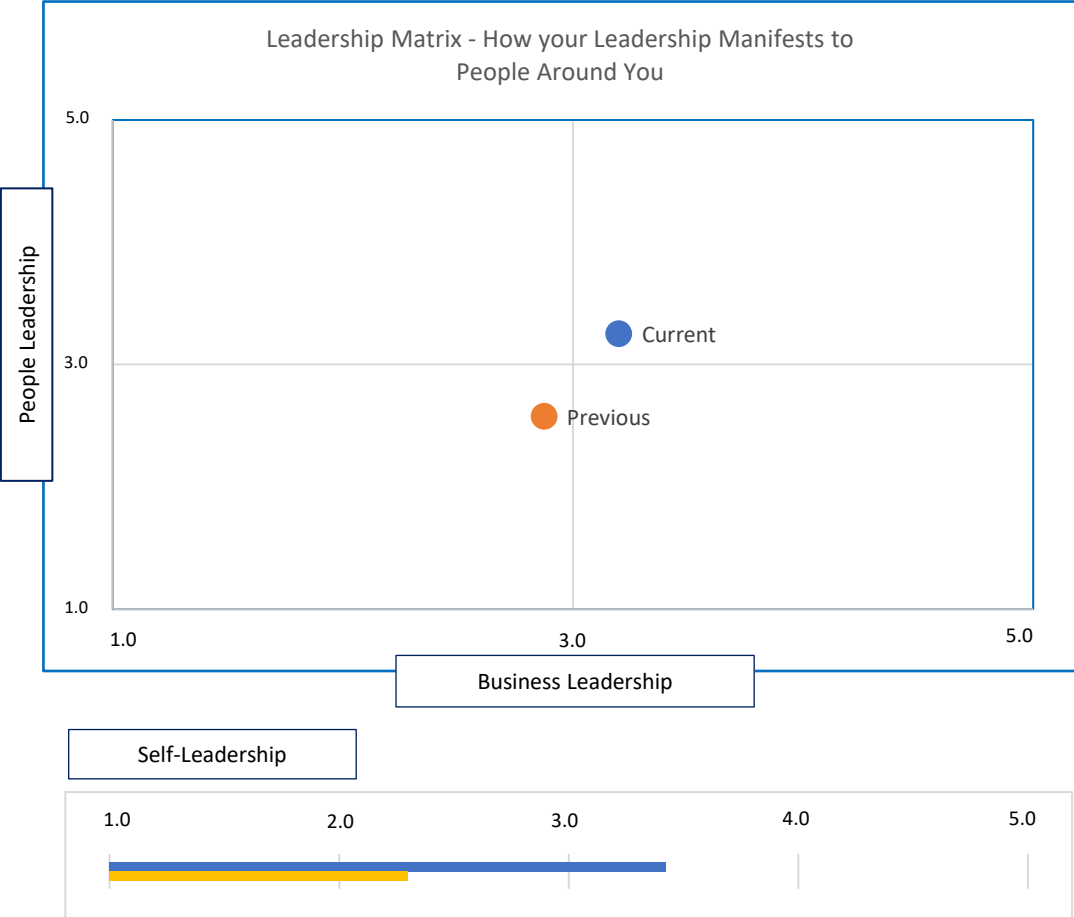

# Leadership Matrix

Use this matrix to see where you currently are on your leadership journey.  
The goal is to be at top right: "Integrated Leader."

Built on a Solid Foundation of Self-Leadership  
セルフ・リーダーシップの強固な基盤の上に築かれる

### 360 Leadership Survey

These charts show the same data in different formats. The full questions can be found on the "Overview" sheet.