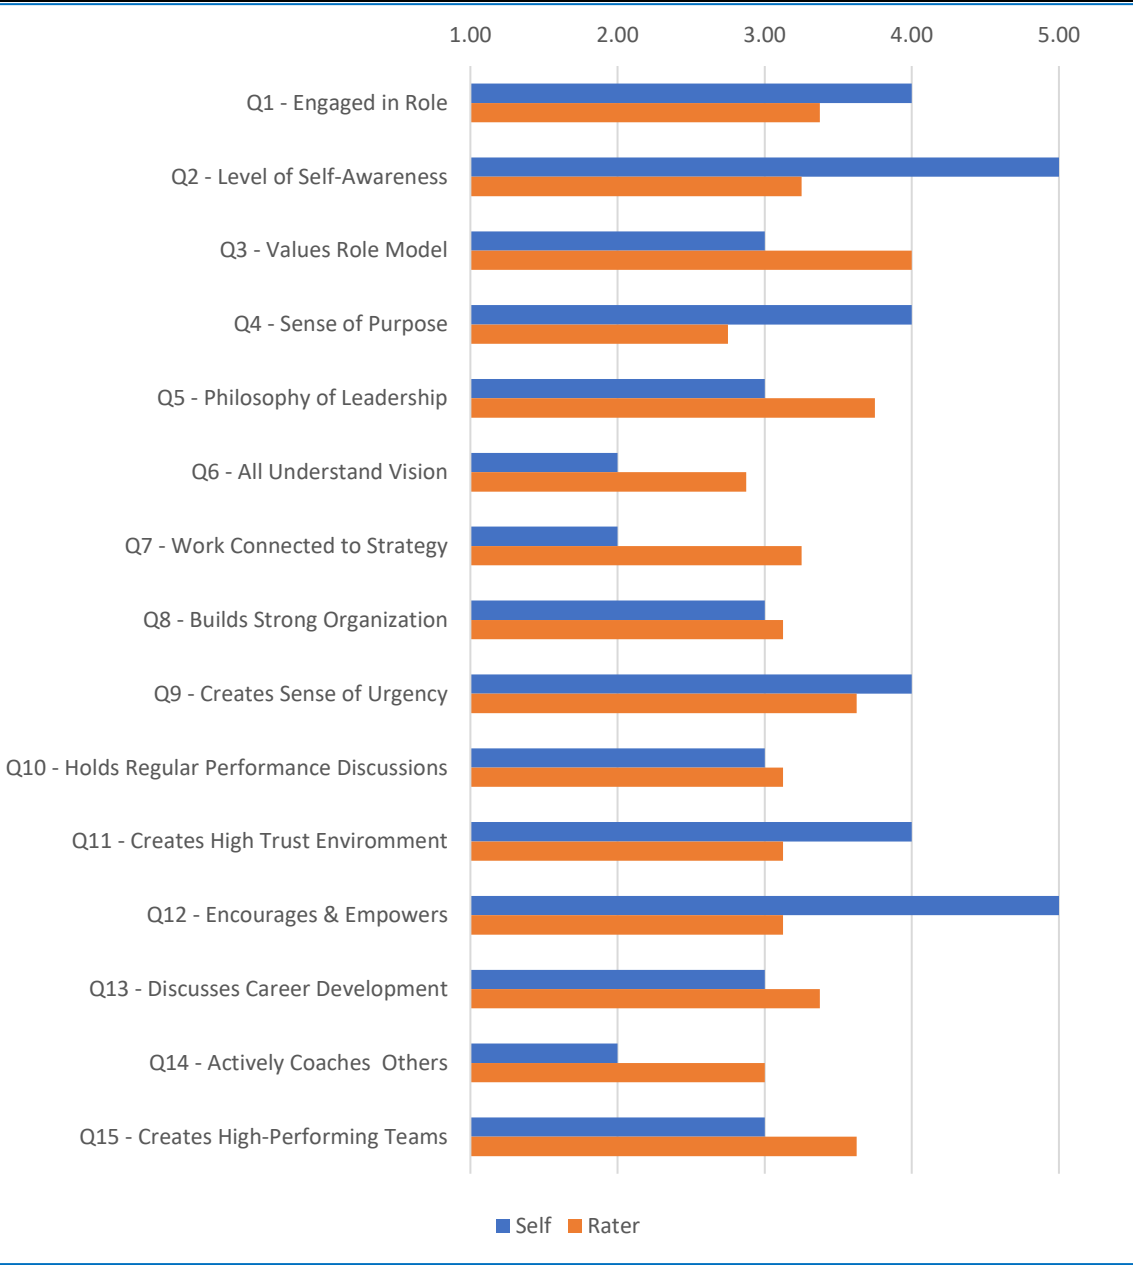

# Leadership Matrix

Use this matrix to see where you currently are on your leadership journey.  
The goal is to be at top right: "Integrated Leader."

Built on a Solid Foundation of Self-Leadership  
セルフ・リーダーシップの強固な基盤の上に築かれる

### 360 Leadership Survey

These charts show the same data in different formats. The full questions can be found on the "Overview" sheet.